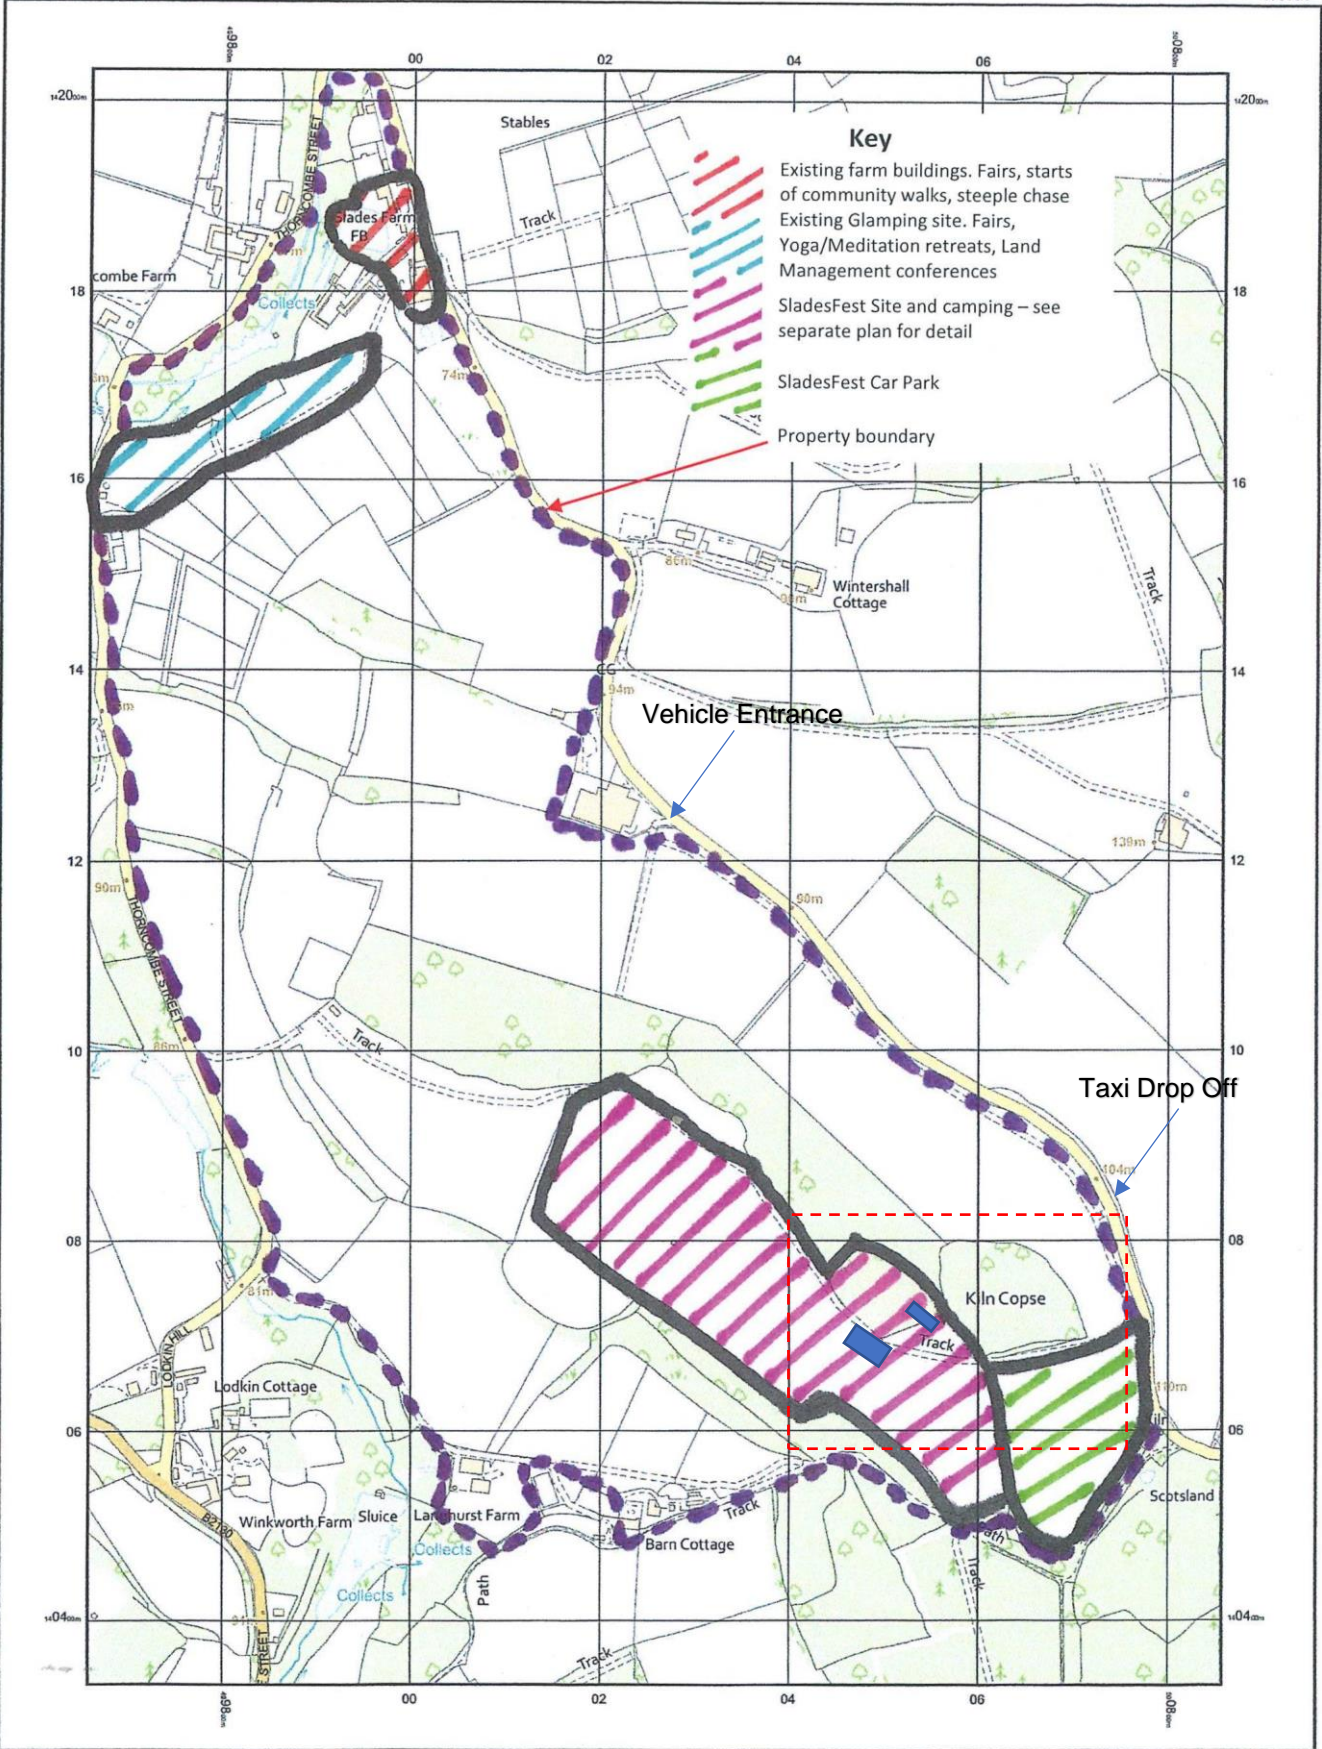

Slades Farm

© Crown copyright and database rights 2023 Ordnance Survey 100048957. The representation of road, track or path is no evidence of a boundary or right of way. The representation of features is no evidence of a proper boundary.